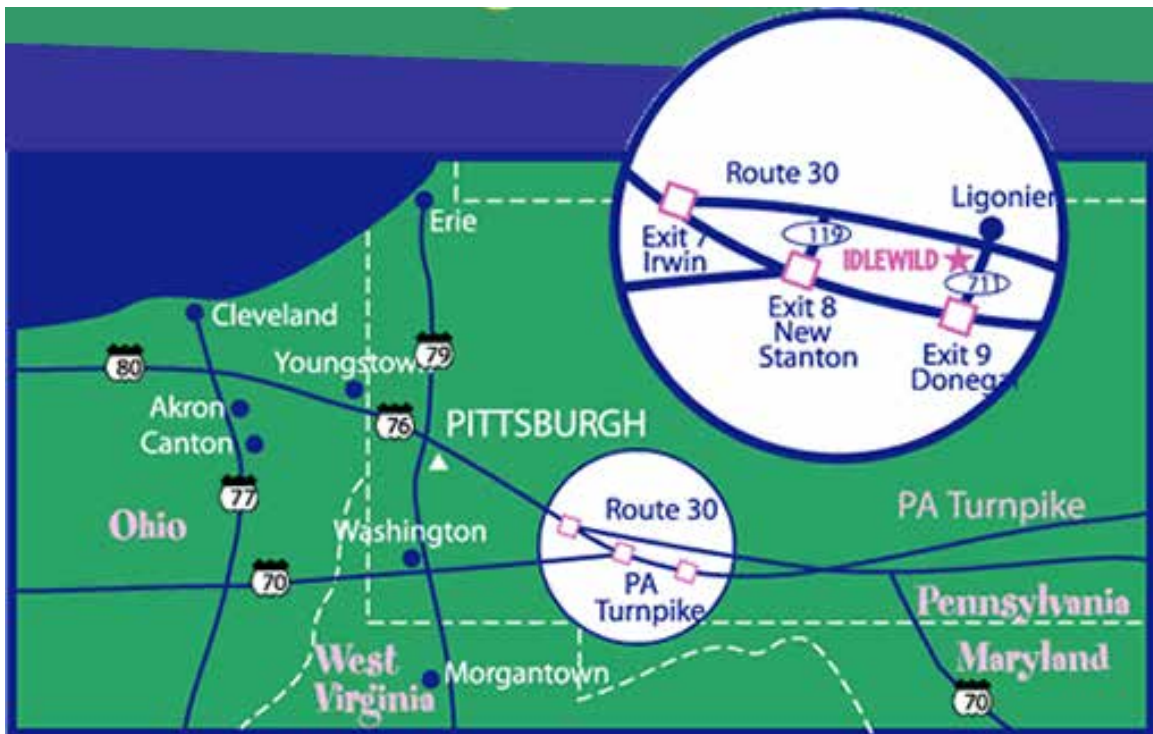

Located on Route 30 in Ligonier, PA

Park opens at 10:30am
Join us at Pavilion C2
from 11am-2pm

Directions on website

(724) 238-3666 www.idlewild.com

Cost is \$21.75 per person. Children 2 & under are free.

Deadline: July 21st

Directions to Idlewild

♥ From Pittsburgh: 50 miles - Route 376 Parkway East to the PA Turnpike to Exit #67/7 Irwin. East on Route 30 to Ligonier.

♥ From Altoona: 60 miles - Route 220 South, Route 22 West, Route 219 South. West on Route 30 to Ligonier.

♥ From Wheeling: 90 miles - East on Interstate 70, Route 119 North. East on Route 30 to Ligonier.

♥ From Morgantown: 90 miles - North on Route 119. East on Route 30 to Ligonier.

♥ From Cumberland: 70 miles - Route 220 North, West on PA Turnpike to Exit #91/9 Donegal. Route 711 North. West on Route 30 to Ligonier.